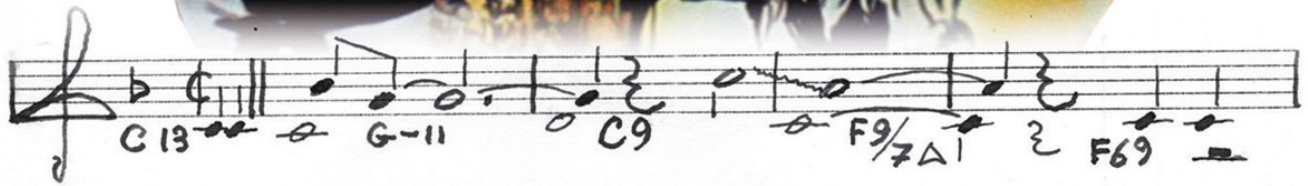

JAZZ

Evil owl dedicated to Bird

MEDIUMISTIC COMPOSER and MUSICIAN

Sauro Giuliani

Phone 0039 (0)721.735801 - Mobile 0039 3337042720

Italy

www.evilowl.it

civetta@evilowl.it