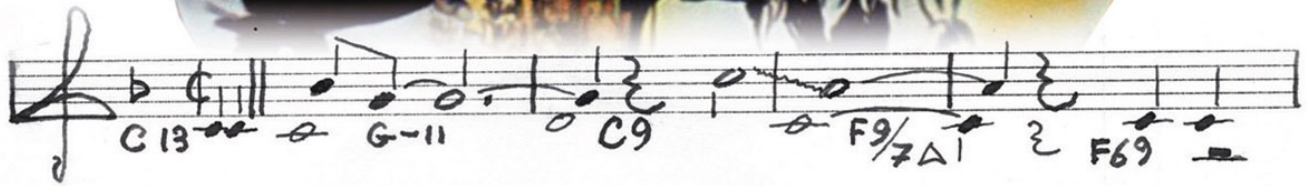

JAZZ

Evil owl dedicated to Bird

MEDIUMISTIC COMPOSER and MUSICIAN

Sauro Giuliani

Phone 0039 (0)721.735801 - Mobile 0039 3337042720

Italy

www.evilowl.it

civetta@evilowl.it